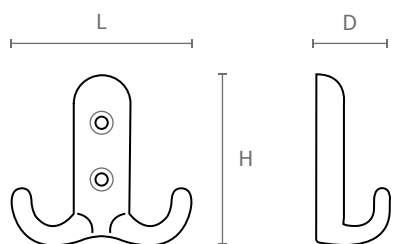

ART. **4080**

design: Studio Mital

Gancio in zama pressofusa, completo di viti e tasselli.

Die-cast zamac hook, with screws and plugs included.

#### Misure / Sizes

ART.	L	H	D
4080	45	45	18